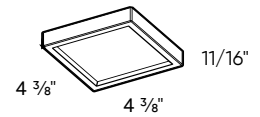


Slim square flush mount

Slim design and uniform light output are the cornerstone of our LED flush mounts. Available in three sizes to give you the flexibility to personalize your lighting project.

Model	Size	Watts	Delivered lumens	LED lumens	CRI	Color °T	Voltage
7105SQ-3K	5"	10 W	470 lm	550 lm	90	3000 K	120 V
7107SQ-3K	7"	13.5 W	890 lm	950 lm	90	3000 K	120 V
7109SQ-3K	9"	19 W	1080 lm	1150 lm	90	3000 K	120 V

Finish

WH White

Order example

7105SQ-3K-WH
Dimmable 7105SQ 5" square ceiling flush mount in a white finish

7105SQ

7107SQ

7109SQ