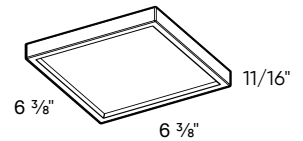

Model	Size	Watts	Delivered lumens	LED lumens	CRI	Color °T	Voltage
7105SQ-3K	5"	10 W	470 lm	550 lm	90	3000 K	120 V
7107SQ-3K	7"	13.5 W	890 lm	950 lm	90	3000 K	120 V
7109SQ-3K	9"	19 W	1080 lm	1150 lm	90	3000 K	120 V

Specifications

- 120 V direct connection
- Integrated dimmable solution
- Over 50,000 hours service life
- Warm white light
- Excellent color rendering
- Superior LED performance and lifespan
- Smooth 360° wide spread
- Minimal heat emission
- Frosted lens
- Edge-lit technology
- Plastic construction
- Low profile

Finish

WH White

Order example

7105SQ-3K-WH
Dimmable 7105SQ 5" square ceiling flush mount in a white finish

7105SQ

7107SQ

7109SQ