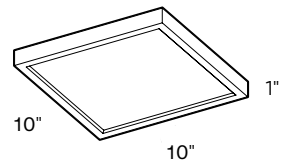

Model	Size	Watts	Delivered lumens	LED lumens	CRI	Color °T	Voltage
CFLEDSQ06	6"	11 W	700 lm	750 lm	80	3000 K	120 V
CFLEDSQ06-4K	6"	11 W	700 lm	750 lm	80	4000 K	120 V
CFLEDSQ10	10"	17 W	880 lm	1000 lm	80	3000 K	120 V
CFLEDSQ10-4K	10"	17 W	880 lm	1000 lm	80	4000 K	120 V
CFLEDSQ14	14"	26 W	1600 lm	2100 lm	80	3000 K	120 V
CFLEDSQ14-4K	14"	26 W	1600 lm	2100 lm	80	4000 K	120 V

Specifications

120 V direct connection
Integrated dimmable driver
Over 50,000 hours of service life
Excellent color rendering
Superior LED performance and lifespan
Smooth 360° wide spread
Minimal heat emission
Frosted lens
Edge-lit technology
Aluminum construction
Low profile
Suitable for wet locations

Finish

SN Satin nickel
WH White

Order example

CFLEDSQ06-WH
CFLEDSQ06 6" square ceiling flush mount
in a white finish

CFLEDSQ06

CFLEDSQ10

CFLEDSQ14