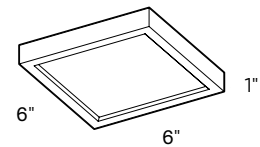

Finish

SN Satin nickel
WH White

Order example

CFLEDSQ06-WH
 CFLEDSQ06 6" square ceiling flush mount
 in a white finish

CFLEDSQ06

CFLEDSQ10

CFLEDSQ14