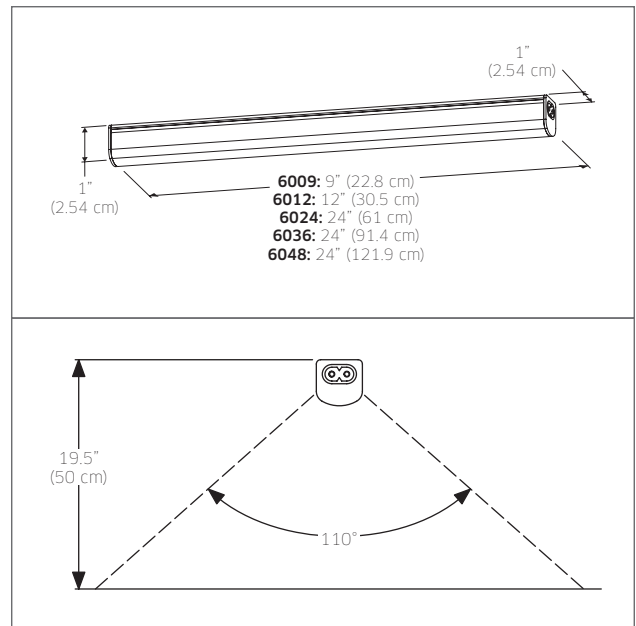

INSTALLATION

- Intended for surface mounting only.
- Its low profile makes it very easy to hide behind standard cabinet trims or in cove ceilings.
- Multiple fixtures can be linked together.

FINISH

SBA Sandblasted aluminum

ACCESSORIES

6000-ACCE06	6" (15 cm) extension cord
6000-ACCE24	24" (61 cm) extension cord
6000-ACCE60	60" (152.4 cm) extension cord
6000-ACCLR	Kit of left and right L connectors
6000-ACCPC	6' (182.9 cm) power cord
6000-JB	Junction box